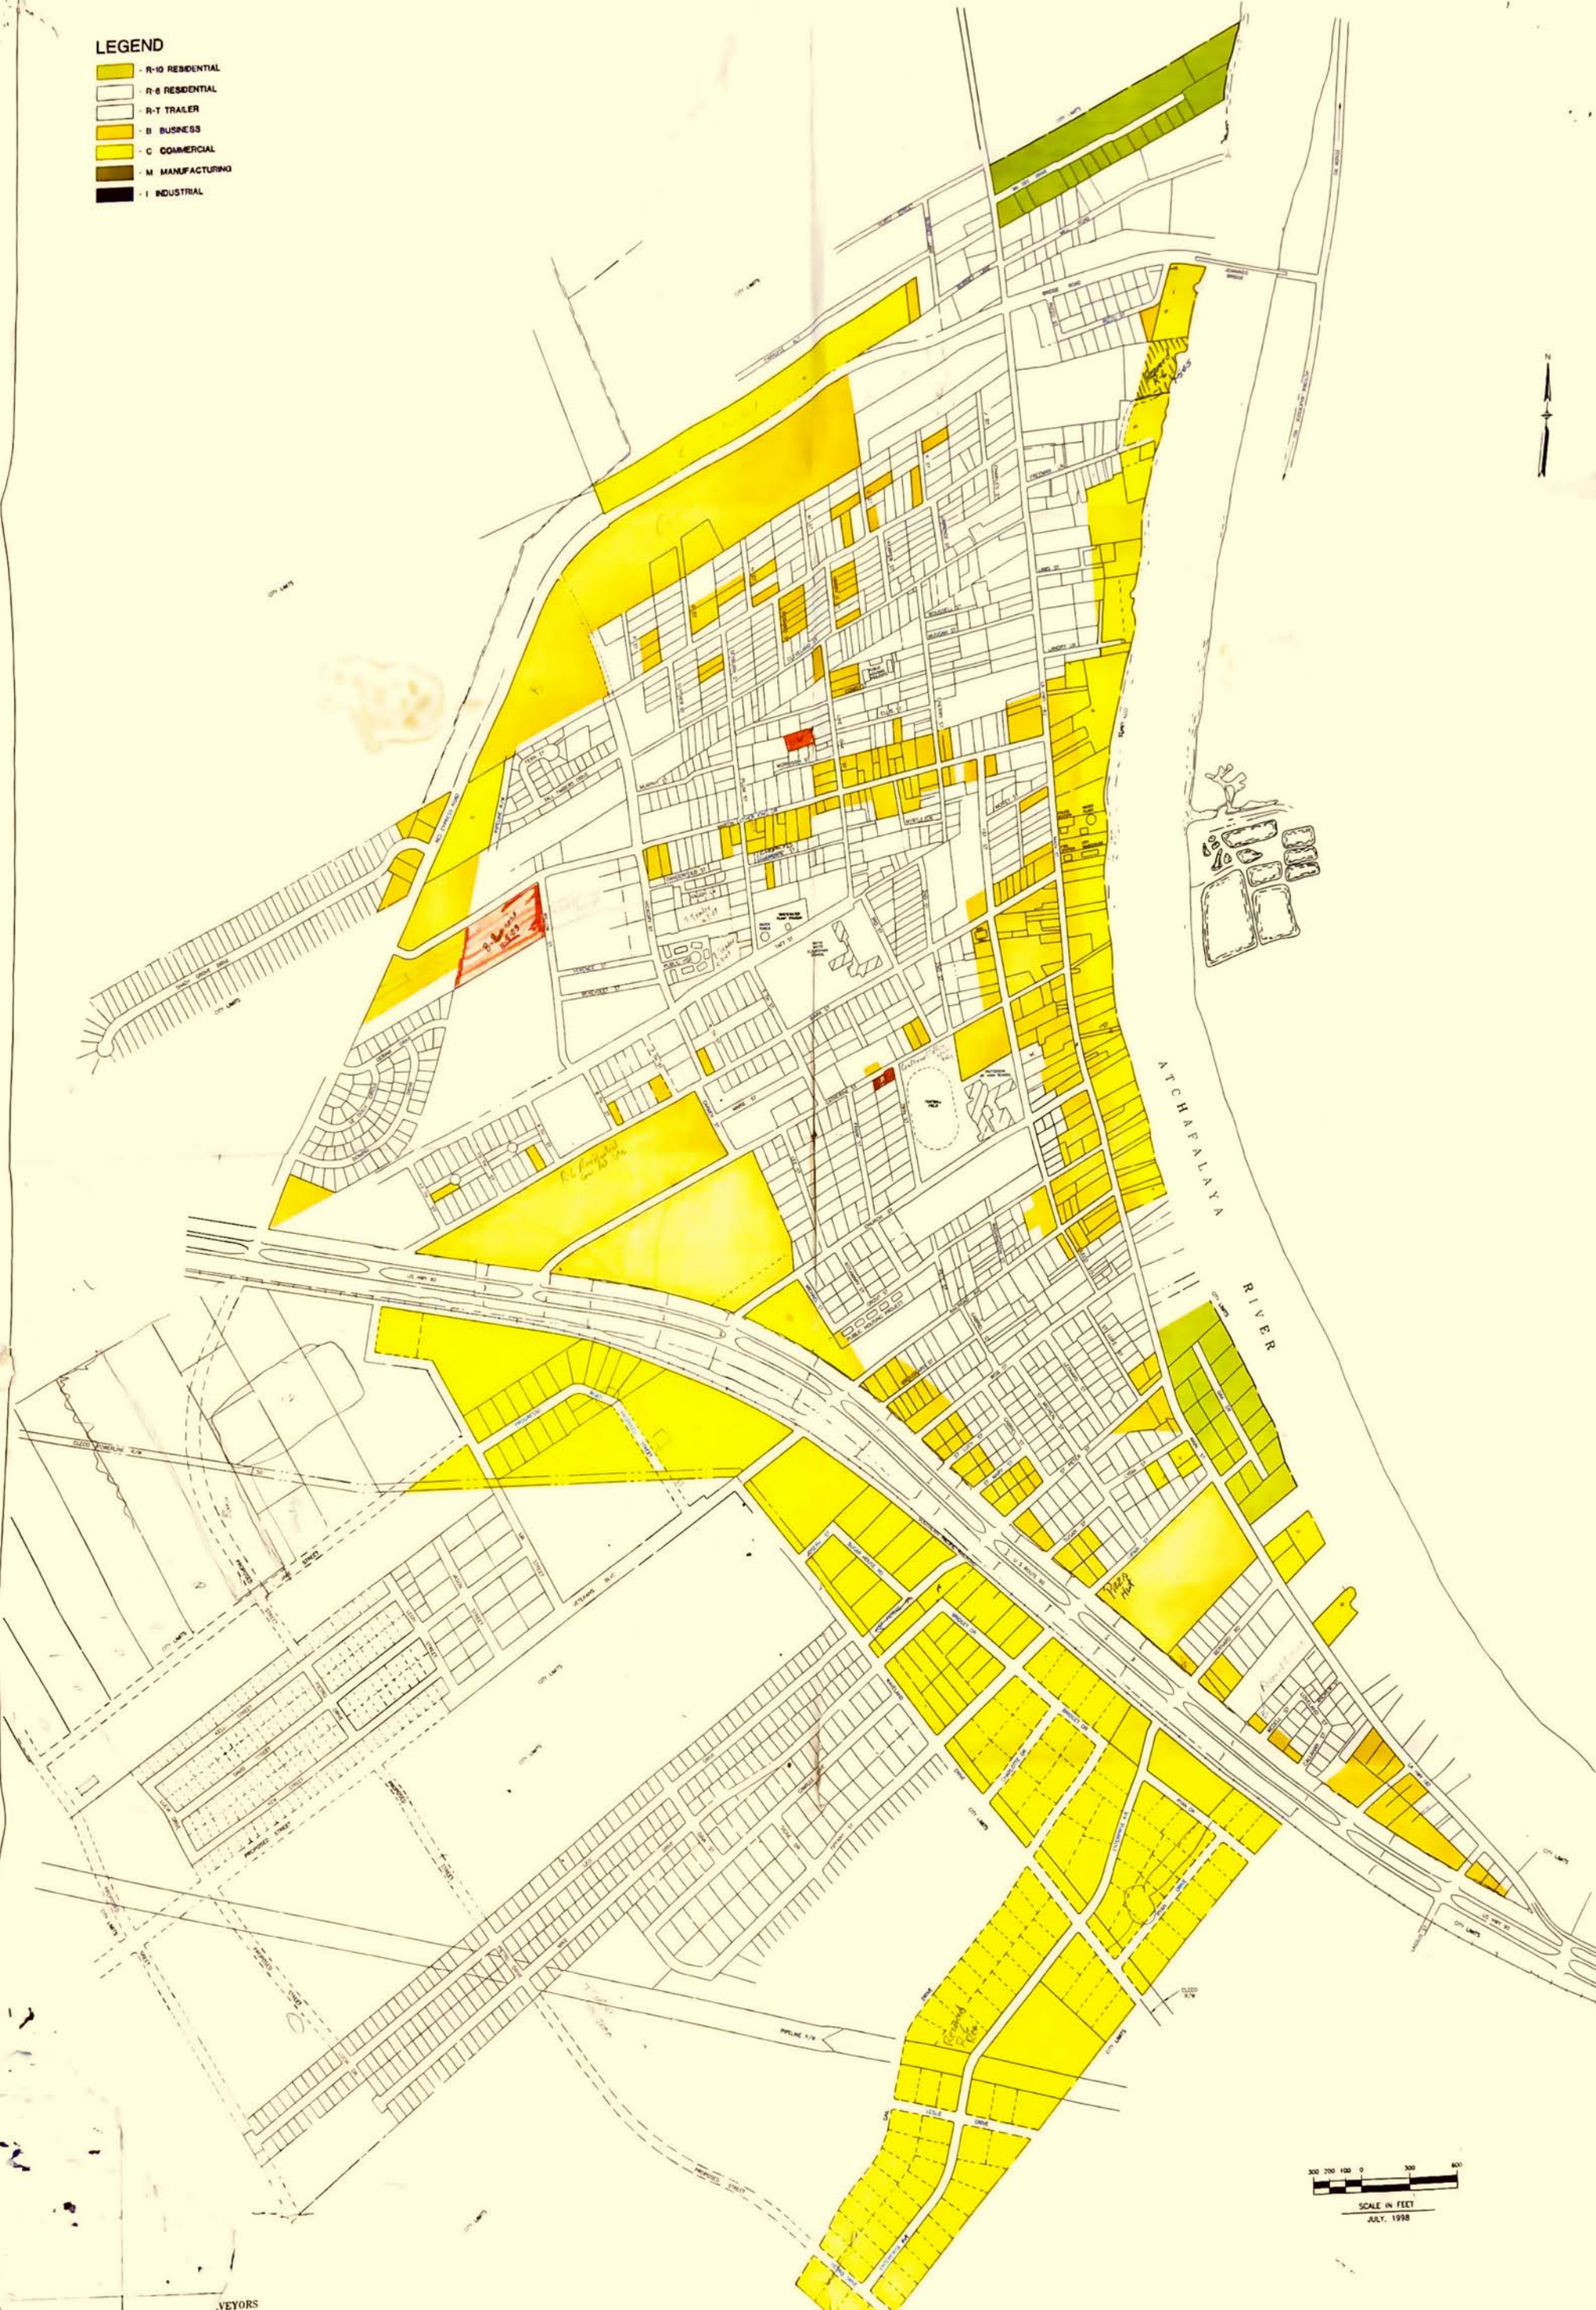

LEGEND

- R-10 RESIDENTIAL
- R-6 RESIDENTIAL
- R-T TRALER
- B BUSINESS
- C COMMERCIAL
- M MANUFACTURING
- I INDUSTRIAL

300 200 100 0 100 200 300
SCALE IN FEET
JULY, 1998

VEYORS